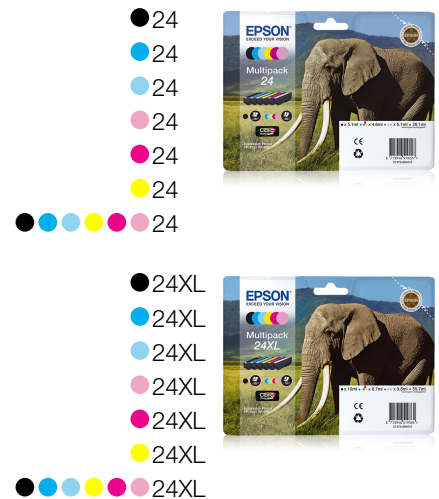

LOGISTICS INFORMATION

SKU	C11CD28301
Barcode	8715946529059
Dimensions Single Carton	578 x 239 x 459 mm
Carton Weight	11 Kg
Multiple Order Quantity	1 Units
Country of Origin	Indonesia
Pallet Size Euro	16 Units (2 x 8)
Pallet Size Block	32 Units (4 x 8)

WHAT'S IN THE BOX

- Individual Ink Cartridges
- Main unit
- Power cable
- Setup guide
- Software (CD)
- Warranty document

INK CARTRIDGE COMPATIBILITY

INK YIELD DATA

	Elephant 24	Elephant 24XL
Black	240 pages*	500 pages*
Cyan, Light Cyan, Yellow, Magenta, Light Magenta	360 pages*	740 pages*